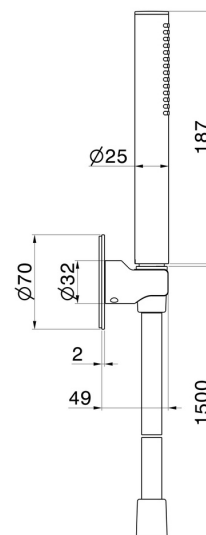

866.61.020

Complete shower set, with brass hand shower and flexible -
finish PVD Glossy Gold

FEATURES

Material	Brass
Installation	Wall mounted

TECHNICAL DRAWING

866.61.020

Complete shower set, with brass hand shower and flexible - finish PVD Glossy Gold

finish Chrome

47.083

finish Groove Bronze

58.061

finish PVD Copper Bronze

58.063

finish PVD Gun Metal

59.064