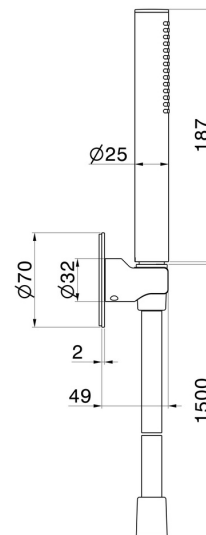

866.M0.077

Complete shower set, with brass hand shower and flexible -
finish Carbon Satin

FEATURES

Material	Brass
Installation	Wall mounted

TECHNICAL DRAWING

866.M0.077

Complete shower set, with brass hand shower and flexible - finish Carbon Satin

finish Chrome

47.083

finish Groove Bronze

58.061

finish PVD Copper Bronze

58.063

finish PVD Gun Metal

59.064