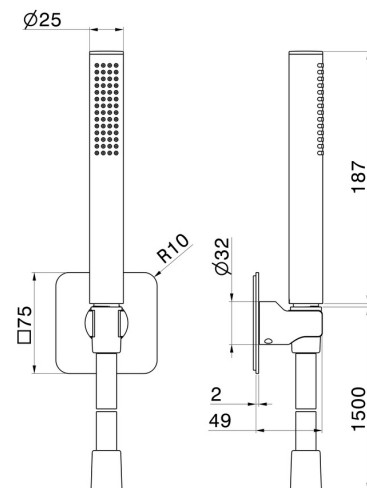

## 869.01.014

Complete shower set, with brass hand shower, flexible and shower holder - finish Matt White

### FEATURES

Material	<b>Brass</b>
Technology	<b>Save Water</b>
Installation	<b>Wall mounted</b>

### TECHNICAL DRAWING

**869.01.014**

Complete shower set, with brass hand shower, flexible and shower holder - finish Matt White