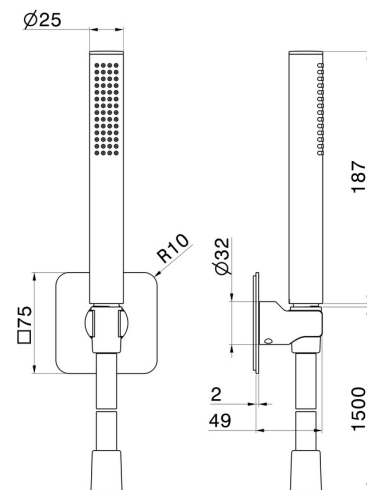

869.01.093

Complete shower set, with brass hand shower, flexible and shower holder - finish Matt Black

FEATURES

Material	Brass
Technology	Save Water
Installation	Wall mounted

TECHNICAL DRAWING

869.01.093

Complete shower set, with brass hand shower, flexible and shower holder - finish Matt Black