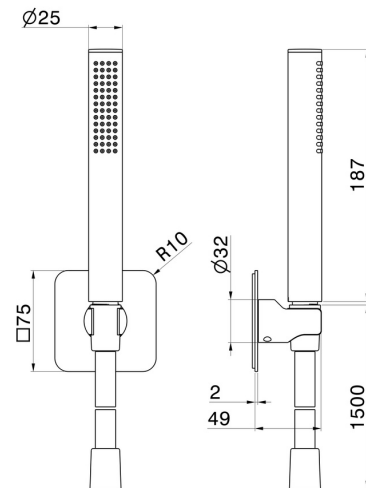

## 869.21.018

Complete shower set, with brass hand shower, flexible and shower holder - finish Chrome

### FEATURES

Material	<b>Brass</b>
Technology	<b>Save Water</b>
Installation	<b>Wall mounted</b>

### TECHNICAL DRAWING

**869.21.018**

Complete shower set, with brass hand shower, flexible and shower holder - finish Chrome