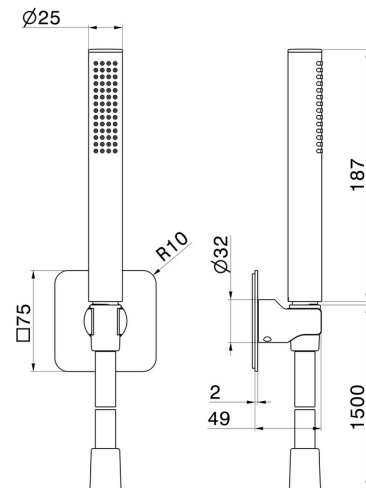

## 869.58.061

Complete shower set, with brass hand shower, flexible and shower holder - finish PVD Copper Bronze

PVD Copper Bronze

### FEATURES

Material	<b>Brass</b>
Technology	<b>Save Water</b>
Installation	<b>Wall mounted</b>

### TECHNICAL DRAWING

**869.58.061**

Complete shower set, with brass hand shower, flexible and shower holder - finish PVD Copper Bronze