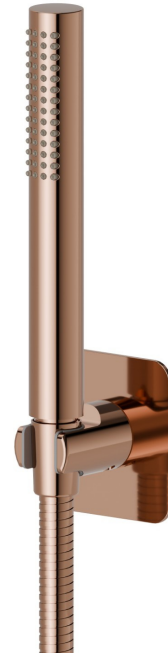

## 869.58.061

Complete shower set, with brass hand shower, flexible and shower holder - finish PVD Copper Bronze

PVD Copper Bronze

### FEATURES

Material	<b>Brass</b>
Technology	<b>Save Water</b>
Installation	<b>Wall mounted</b>

### TECHNICAL DRAWING

**869.58.061**

Complete shower set, with brass hand shower, flexible and shower holder - finish PVD Copper Bronze

## AVAILABLE FINISHES

---

**58.061**

PVD Copper Bronze

**01.014**

finish Matt White

**01.093**

finish Matt Black