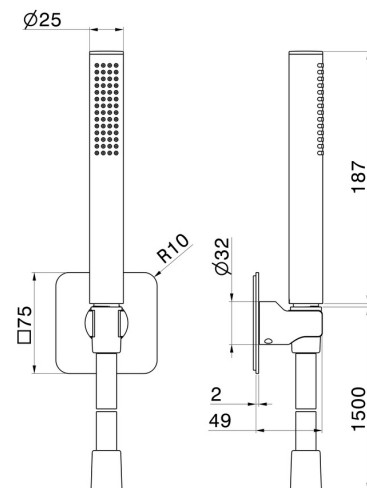

## 869.59.064

Complete shower set, with brass hand shower, flexible and shower holder - finish PVD Brushed Gun Metal

### FEATURES

Material	<b>Brass</b>
Technology	<b>Save Water</b>
Installation	<b>Wall mounted</b>

### TECHNICAL DRAWING

**869.59.064**

Complete shower set, with brass hand shower, flexible and shower holder - finish PVD Brushed Gun Metal