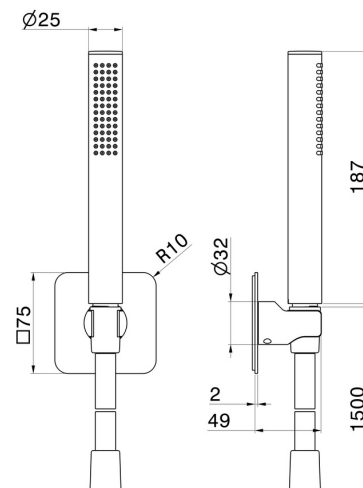

869.59.067

Complete shower set, with brass hand shower, flexible and shower holder - finish PVD Brushed Copper Bronze

PVD Brushed Copper Bronze

FEATURES

Material	Brass
Technology	Save Water
Installation	Wall mounted

TECHNICAL DRAWING

869.59.067

Complete shower set, with brass hand shower, flexible and shower holder - finish PVD Brushed Copper Bronze

AVAILABLE FINISHES

59.067

PVD Brushed Copper Bronze

01.014

finish Matt White