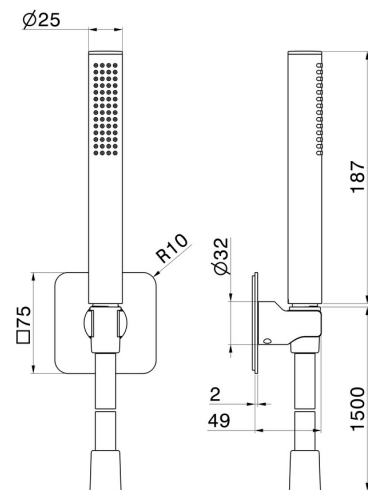

**869.59.097**

Complete shower set, with brass hand shower, flexible and shower holder - finish PVD Brushed Gold

PVD Brushed Gold

**FEATURES**

|              |                     |
|--------------|---------------------|
| Material     | <b>Brass</b>        |
| Technology   | <b>Save Water</b>   |
| Installation | <b>Wall mounted</b> |

**TECHNICAL DRAWING**

**869.59.097**

Complete shower set, with brass hand shower, flexible and shower holder - finish PVD Brushed Gold