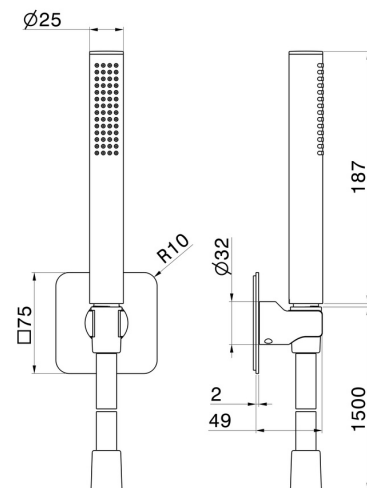

## 869.61.020

Complete shower set, with brass hand shower, flexible and shower holder - finish PVD Glossy Gold

PVD Glossy Gold

### FEATURES

Material	<b>Brass</b>
Technology	<b>Save Water</b>
Installation	<b>Wall mounted</b>

### TECHNICAL DRAWING

**869.61.020**

Complete shower set, with brass hand shower, flexible and shower holder - finish PVD Glossy Gold