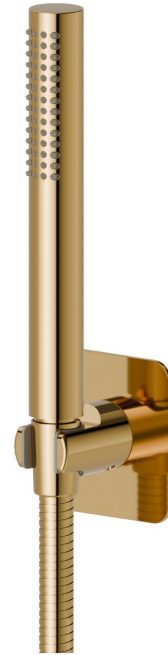

## 869.61.020

Complete shower set, with brass hand shower, flexible and shower holder - finish PVD Glossy Gold

PVD Glossy Gold

### FEATURES

Material	<b>Brass</b>
Technology	<b>Save Water</b>
Installation	<b>Wall mounted</b>

### TECHNICAL DRAWING

**869.61.020**

Complete shower set, with brass hand shower, flexible and shower holder - finish PVD Glossy Gold

## AVAILABLE FINISHES

---

**61.020**

PVD Glossy Gold

**01.014**

finish Matt White

**01.093**

finish Matt Black