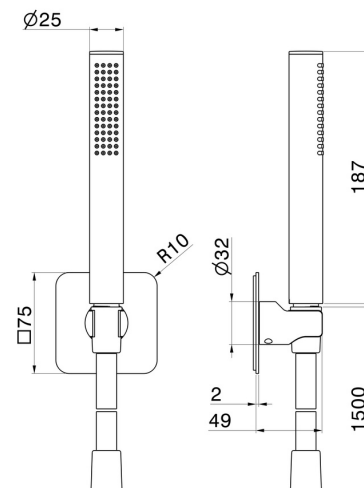

## 869.M0.070

Complete shower set, with brass hand shower, flexible and shower holder - finish Titanium Satin

### FEATURES

Material	<b>Brass</b>
Technology	<b>Save Water</b>
Installation	<b>Wall mounted</b>

### TECHNICAL DRAWING

**869.M0.070**

Complete shower set, with brass hand shower, flexible and shower holder - finish Titanium Satin

**AVAILABLE FINISHES**

---

**M0.070**

Titanium Satin

**01.014**