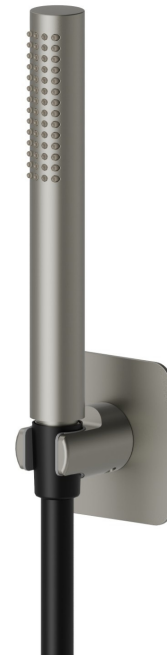

## 869.M0.070

Complete shower set, with brass hand shower, flexible and shower holder - finish Titanium Satin

### FEATURES

Material	<b>Brass</b>
Technology	<b>Save Water</b>
Installation	<b>Wall mounted</b>

### TECHNICAL DRAWING

**869.M0.070**

Complete shower set, with brass hand shower, flexible and shower holder - finish Titanium Satin

**AVAILABLE FINISHES**

---

**M0.070**

Titanium Satin

**01.014**

finish Matt White

**01.093**

finish Matt Black

**21.018**

finish Chrome

**58.061**

finish PVD Copper Bronze

**58.063**