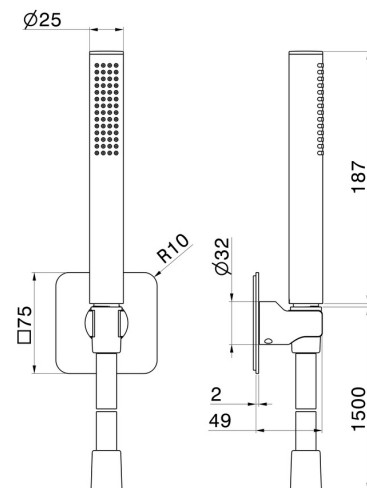

869.M0.071

Complete shower set, with brass hand shower, flexible and shower holder - finish Gold Satin

FEATURES

| | |
|--------------|---------------------|
| Material | Brass |
| Technology | Save Water |
| Installation | Wall mounted |

TECHNICAL DRAWING

869.M0.071

Complete shower set, with brass hand shower, flexible and shower holder - finish Gold Satin

AVAILABLE FINISHES

M0.071

Gold Satin

01.014

finish Matt White