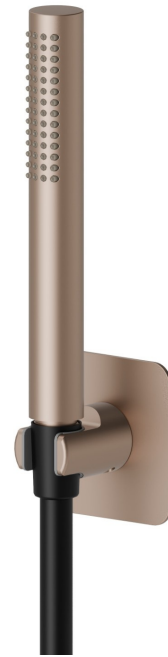

869.M0.072

Complete shower set, with brass hand shower, flexible and shower holder - finish Copper Satin

FEATURES

| | |
|--------------|---------------------|
| Material | Brass |
| Technology | Save Water |
| Installation | Wall mounted |

TECHNICAL DRAWING

869.M0.072

Complete shower set, with brass hand shower, flexible and shower holder - finish Copper Satin

AVAILABLE FINISHES

M0.072

Copper Satin

01.014

finish Matt White

01.093

finish Matt Black

21.018

finish Chrome

58.061

finish PVD Copper Bronze

58.063

finish PVD Gun Metal

59.064

finish PVD Brushed Gun Metal

59.067

finish PVD Brushed Copper Bronze

59.097

finish PVD Brushed Gold

61.020

finish PVD Glossy Gold