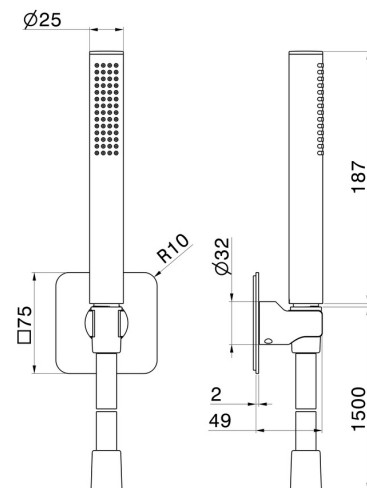

869.M0.072

Complete shower set, with brass hand shower, flexible and shower holder - finish Copper Satin

FEATURES

| | |
|--------------|---------------------|
| Material | Brass |
| Technology | Save Water |
| Installation | Wall mounted |

TECHNICAL DRAWING

869.M0.072

Complete shower set, with brass hand shower, flexible and shower holder - finish Copper Satin

AVAILABLE FINISHES

M0.072

Copper Satin

01.014

finish Matt White