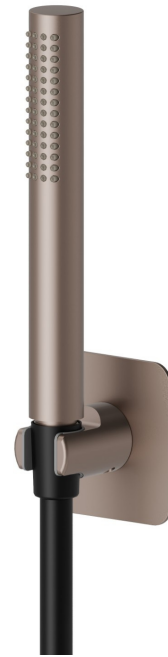

869.M0.075

Complete shower set, with brass hand shower, flexible and shower holder - finish Copper Glossy

FEATURES

Material	Brass
Technology	Save Water
Installation	Wall mounted

TECHNICAL DRAWING

869.M0.075

Complete shower set, with brass hand shower, flexible and shower holder - finish Copper Glossy

AVAILABLE FINISHES

M0.075

Copper Glossy

01.014

finish Matt White

01.093

finish Matt Black

21.018

finish Chrome

58.061

finish PVD Copper Bronze

58.063

finish PVD Gun Metal

59.064

finish PVD Brushed Gun Metal

59.067

finish PVD Brushed Copper Bronze

59.097

finish PVD Brushed Gold

61.020

finish PVD Glossy Gold

M0.070

finish Titanium Satin