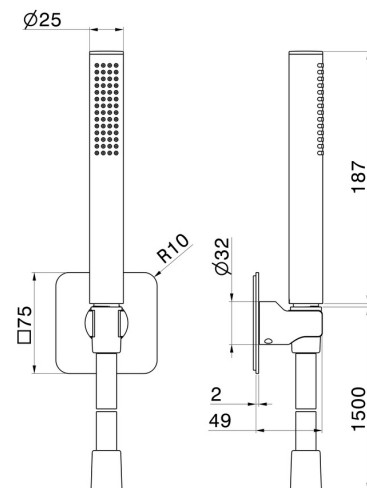

869.M0.075

Complete shower set, with brass hand shower, flexible and shower holder - finish Copper Glossy

FEATURES

Material	Brass
Technology	Save Water
Installation	Wall mounted

TECHNICAL DRAWING

869.M0.075