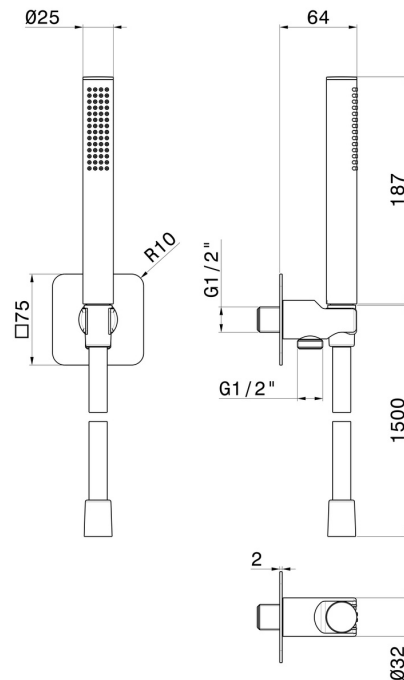

## 854.01.014

Complete shower set, with brass hand shower, flexible and wall union with shower holder - finish Matt White

### FEATURES

Material	<b>Brass</b>
Technology	<b>Save Water</b>
Installation	<b>Wall mounted</b>
Water mixing	<b>Mechanical</b>

### TECHNICAL DRAWING

**854.01.014**

Complete shower set, with brass hand shower, flexible and wall union with shower holder - finish Matt White

**AVAILABLE FINISHES**

---

**01.014**

Matt White

**01.093**