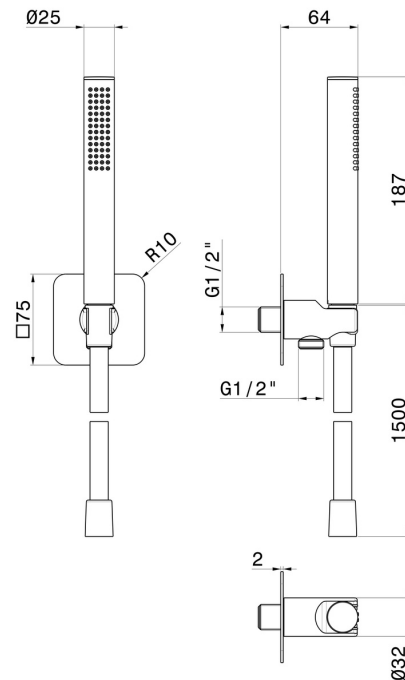

854.01.093

Complete shower set, with brass hand shower, flexible and wall union with shower holder - finish Matt Black

Matt Black

FEATURES

Material	Brass
Technology	Save Water
Installation	Wall mounted
Water mixing	Mechanical

TECHNICAL DRAWING

854.01.093

Complete shower set, with brass hand shower, flexible and wall union with shower holder - finish Matt Black

AVAILABLE FINISHES

01.093

Matt Black

01.014

finish Matt White