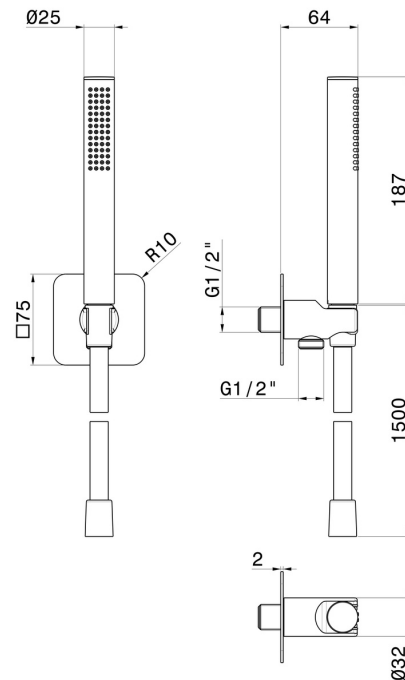

## 854.21.018

Complete shower set, with brass hand shower, flexible and wall union with shower holder - finish Chrome

Chrome

### FEATURES

Material	<b>Brass</b>
Technology	<b>Save Water</b>
Installation	<b>Wall mounted</b>
Water mixing	<b>Mechanical</b>

### TECHNICAL DRAWING

**854.21.018**

Complete shower set, with brass hand shower, flexible and wall union with shower holder - finish Chrome

**AVAILABLE FINISHES**

---

**21.018**

Chrome

**01.014**