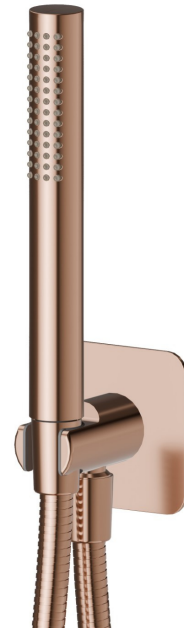

854.58.061

Complete shower set, with brass hand shower, flexible and wall union with shower holder - finish PVD Copper Bronze

PVD Copper Bronze

FEATURES

Material	Brass
Technology	Save Water
Installation	Wall mounted
Water mixing	Mechanical

TECHNICAL DRAWING

854.58.061

Complete shower set, with brass hand shower, flexible and wall union with shower holder - finish PVD Copper Bronze

AVAILABLE FINISHES

58.061

PVD Copper Bronze

01.014

finish Matt White

01.093

finish Matt Black

21.018

finish Chrome

58.063

finish PVD Gun Metal

59.064

finish PVD Brushed Gun Metal

59.067

finish PVD Brushed Copper Bronze

59.097

finish PVD Brushed Gold

59.098

finish PVD Brushed Pale Gold

61.020

finish PVD Glossy Gold