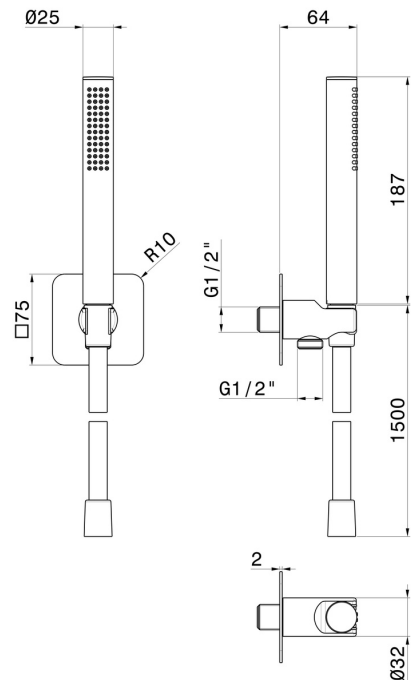

854.58.061

Complete shower set, with brass hand shower, flexible and wall union with shower holder - finish PVD Copper Bronze

PVD Copper Bronze

FEATURES

Material	Brass
Technology	Save Water
Installation	Wall mounted
Water mixing	Mechanical

TECHNICAL DRAWING

854.58.061

Complete shower set, with brass hand shower, flexible and wall union with shower holder - finish PVD Copper Bronze

AVAILABLE FINISHES

58.061

PVD Copper Bronze

01.014

finish Matt White