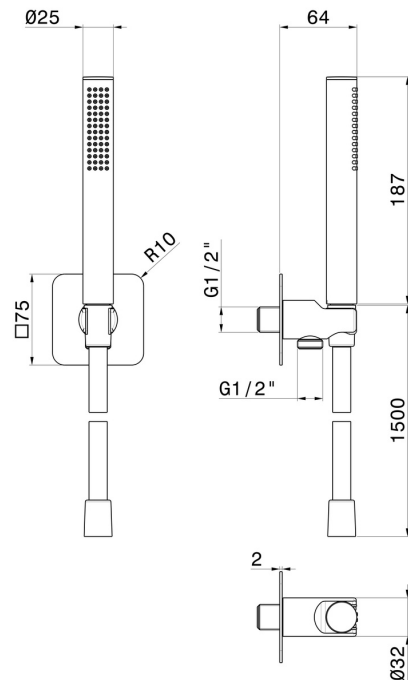

**854.58.063**

Complete shower set, with brass hand shower, flexible and wall union with shower holder - finish PVD Gun Metal

PVD Gun Metal

**FEATURES**

- |              |                     |
|--------------|---------------------|
| Material     | <b>Brass</b>        |
| Technology   | <b>Save Water</b>   |
| Installation | <b>Wall mounted</b> |
| Water mixing | <b>Mechanical</b>   |

**TECHNICAL DRAWING**

**854.58.063**

Complete shower set, with brass hand shower, flexible and wall union with shower holder - finish PVD Gun Metal

**AVAILABLE FINISHES**

---

**58.063**

PVD Gun Metal

**01.014**