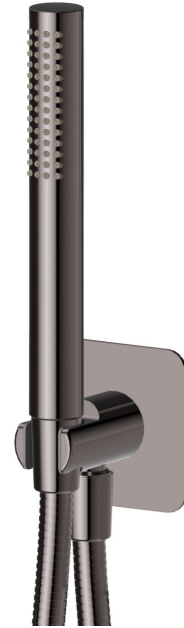

**854.58.063**

Complete shower set, with brass hand shower, flexible and wall union with shower holder - finish PVD Gun Metal

PVD Gun Metal

**FEATURES**

- |              |                     |
|--------------|---------------------|
| Material     | <b>Brass</b>        |
| Technology   | <b>Save Water</b>   |
| Installation | <b>Wall mounted</b> |
| Water mixing | <b>Mechanical</b>   |

**TECHNICAL DRAWING**

**854.58.063**

Complete shower set, with brass hand shower, flexible and wall union with shower holder - finish PVD Gun Metal

**AVAILABLE FINISHES**

---

**58.063**

PVD Gun Metal

**01.014**

finish Matt White

**01.093**

finish Matt Black

**21.018**

finish Chrome

**58.061**

finish PVD Copper Bronze

**59.064**

finish PVD Brushed Gun Metal

**59.067**

finish PVD Brushed Copper Bronze

**59.097**

finish PVD Brushed Gold

**59.098**

finish PVD Brushed Pale Gold

**61.020**