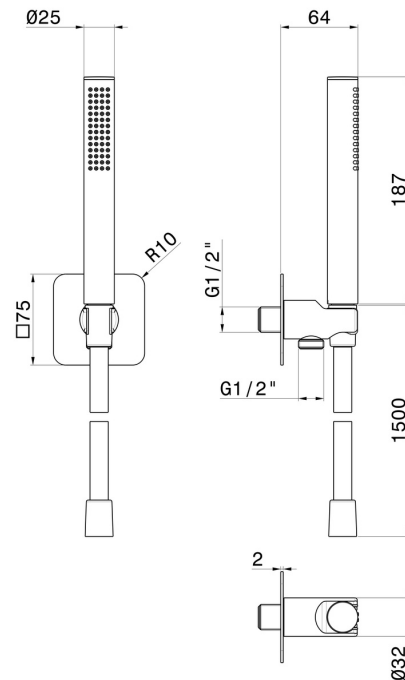

854.59.064

Complete shower set, with brass hand shower, flexible and wall union with shower holder - finish PVD Brushed Gun Metal

PVD Brushed Gun Metal

FEATURES

| | |
|--------------|---------------------|
| Material | Brass |
| Technology | Save Water |
| Installation | Wall mounted |
| Water mixing | Mechanical |

TECHNICAL DRAWING

854.59.064

Complete shower set, with brass hand shower, flexible and wall union with shower holder - finish PVD Brushed Gun Metal

AVAILABLE FINISHES

59.064

PVD Brushed Gun Metal

01.014

finish Matt White