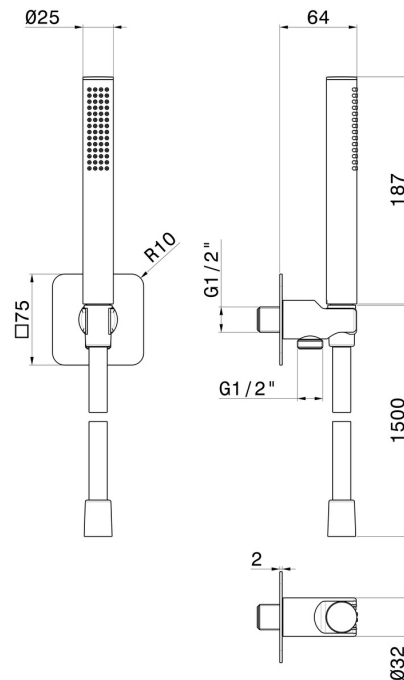

854.59.067

Complete shower set, with brass hand shower, flexible and wall union with shower holder - finish PVD Brushed Copper Bronze

PVD Brushed Copper Bronze

FEATURES

- | | |
|--------------|---------------------|
| Material | Brass |
| Technology | Save Water |
| Installation | Wall mounted |
| Water mixing | Mechanical |

TECHNICAL DRAWING

854.59.067

Complete shower set, with brass hand shower, flexible and wall union with shower holder - finish PVD Brushed Copper Bronze

AVAILABLE FINISHES

59.067

PVD Brushed Copper Bronze

01.014