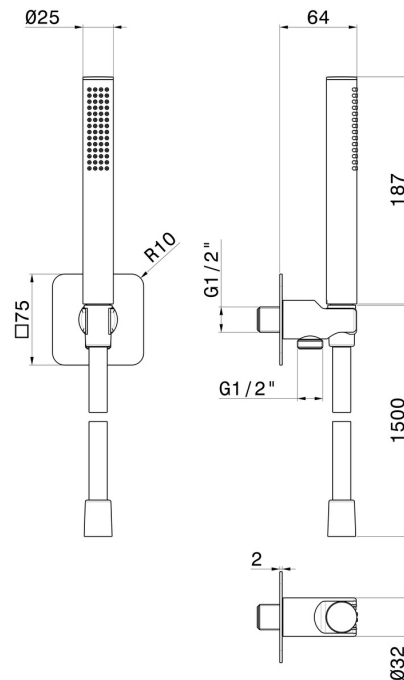

854.59.097

Complete shower set, with brass hand shower, flexible and wall union with shower holder - finish PVD Brushed Gold

PVD Brushed Gold

FEATURES

- | | |
|--------------|---------------------|
| Material | Brass |
| Technology | Save Water |
| Installation | Wall mounted |
| Water mixing | Mechanical |

TECHNICAL DRAWING

854.59.097

Complete shower set, with brass hand shower, flexible and wall union with shower holder - finish PVD Brushed Gold

AVAILABLE FINISHES

59.097

PVD Brushed Gold

01.014

finish Matt White