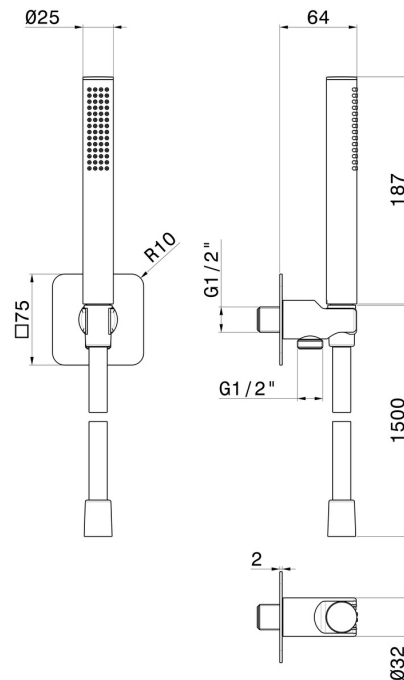

854.59.098

Complete shower set, with brass hand shower, flexible and wall union with shower holder - finish PVD Brushed Pale Gold

PVD Brushed Pale Gold

FEATURES

- | | |
|--------------|---------------------|
| Material | Brass |
| Technology | Save Water |
| Installation | Wall mounted |
| Water mixing | Mechanical |

TECHNICAL DRAWING

854.59.098

Complete shower set, with brass hand shower, flexible and wall union with shower holder - finish PVD Brushed Pale Gold

AVAILABLE FINISHES

59.098

PVD Brushed Pale Gold

01.014

finish Matt White