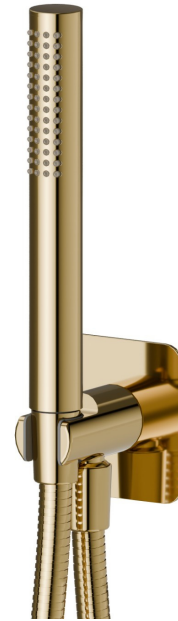

854.61.020

Complete shower set, with brass hand shower, flexible and wall union with shower holder - finish PVD Glossy Gold

PVD Glossy Gold

FEATURES

Material	Brass
Technology	Save Water
Installation	Wall mounted
Water mixing	Mechanical

TECHNICAL DRAWING

854.61.020

Complete shower set, with brass hand shower, flexible and wall union with shower holder - finish PVD Glossy Gold

AVAILABLE FINISHES

61.020

PVD Glossy Gold

01.014

finish Matt White

01.093

finish Matt Black

21.018

finish Chrome

58.061

finish PVD Copper Bronze

58.063

finish PVD Gun Metal

59.064

finish PVD Brushed Gun Metal

59.067

finish PVD Brushed Copper Bronze

59.097

finish PVD Brushed Gold

59.098

finish PVD Brushed Pale Gold