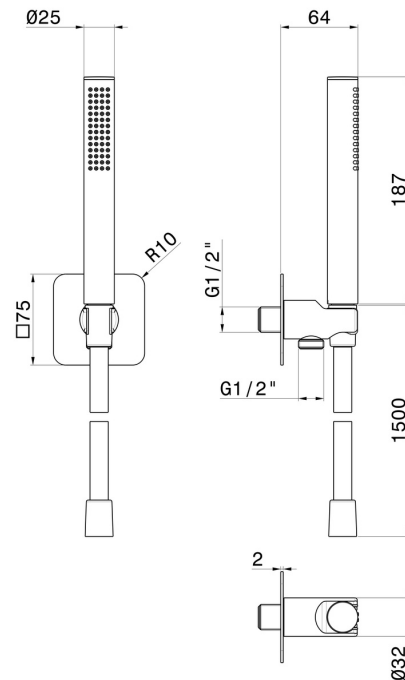

854.61.020

Complete shower set, with brass hand shower, flexible and wall union with shower holder - finish PVD Glossy Gold

PVD Glossy Gold

FEATURES

Material	Brass
Technology	Save Water
Installation	Wall mounted
Water mixing	Mechanical

TECHNICAL DRAWING

854.61.020

Complete shower set, with brass hand shower, flexible and wall union with shower holder - finish PVD Glossy Gold

AVAILABLE FINISHES

61.020

PVD Glossy Gold

01.014

finish Matt White