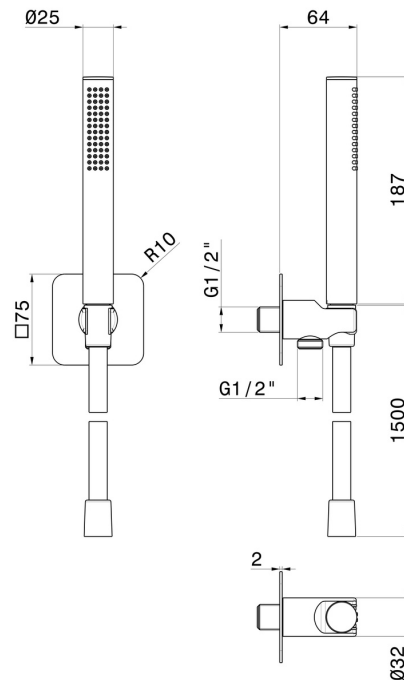

**854.M0.070**

Complete shower set, with brass hand shower, flexible and wall union with shower holder - finish Titanium Satin

**FEATURES**

- |              |                     |
|--------------|---------------------|
| Material     | <b>Brass</b>        |
| Technology   | <b>Save Water</b>   |
| Installation | <b>Wall mounted</b> |
| Water mixing | <b>Mechanical</b>   |

**TECHNICAL DRAWING**

**854.M0.070**

Complete shower set, with brass hand shower, flexible and wall union with shower holder - finish Titanium Satin

**AVAILABLE FINISHES**

---

**M0.070**

Titanium Satin

**01.014**