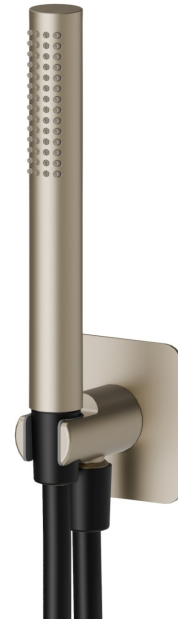

854.M0.071

Complete shower set, with brass hand shower, flexible and wall union with shower holder - finish Gold Satin

FEATURES

- | | |
|--------------|---------------------|
| Material | Brass |
| Technology | Save Water |
| Installation | Wall mounted |
| Water mixing | Mechanical |

TECHNICAL DRAWING

854.M0.071

Complete shower set, with brass hand shower, flexible and wall union with shower holder - finish Gold Satin

AVAILABLE FINISHES

M0.071

Gold Satin

01.014

finish Matt White

01.093

finish Matt Black

21.018

finish Chrome

58.061

finish PVD Copper Bronze

58.063

finish PVD Gun Metal

59.064

finish PVD Brushed Gun Metal

59.067

finish PVD Brushed Copper Bronze

59.097

finish PVD Brushed Gold

59.098

finish PVD Brushed Pale Gold