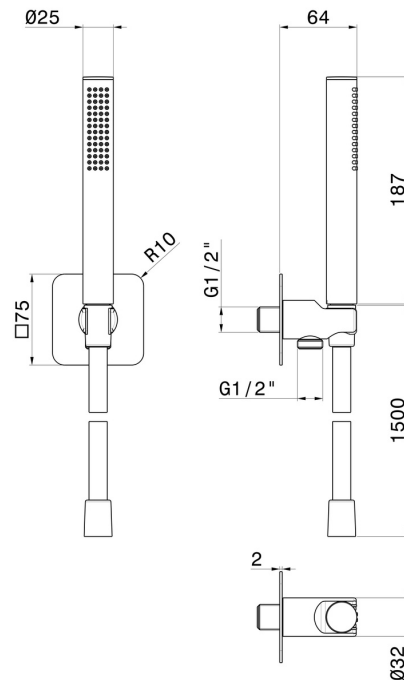

854.M0.071

Complete shower set, with brass hand shower, flexible and wall union with shower holder - finish Gold Satin

FEATURES

- | | |
|--------------|---------------------|
| Material | Brass |
| Technology | Save Water |
| Installation | Wall mounted |
| Water mixing | Mechanical |

TECHNICAL DRAWING

854.M0.071

Complete shower set, with brass hand shower, flexible and wall union with shower holder - finish Gold Satin

AVAILABLE FINISHES

M0.071

Gold Satin

01.014

finish Matt White