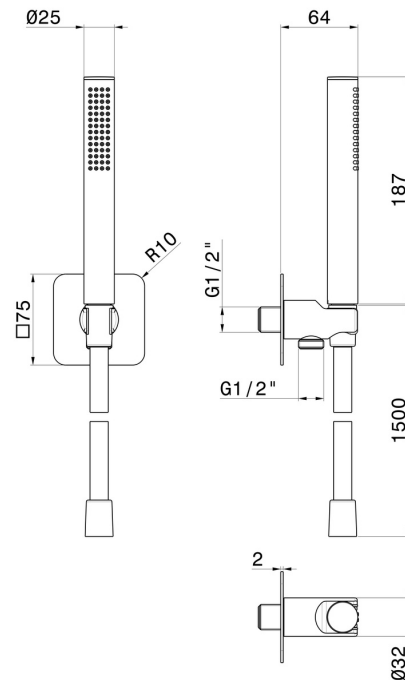

854.M0.072

Complete shower set, with brass hand shower, flexible and wall union with shower holder - finish Copper Satin

FEATURES

- | | |
|--------------|---------------------|
| Material | Brass |
| Technology | Save Water |
| Installation | Wall mounted |
| Water mixing | Mechanical |

TECHNICAL DRAWING

854.M0.072

Complete shower set, with brass hand shower, flexible and wall union with shower holder - finish Copper Satin

AVAILABLE FINISHES

M0.072

Copper Satin

01.014

finish Matt White