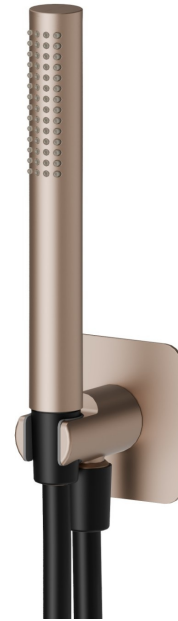

854.M0.072

Complete shower set, with brass hand shower, flexible and wall union with shower holder - finish Copper Satin

FEATURES

- | | |
|--------------|---------------------|
| Material | Brass |
| Technology | Save Water |
| Installation | Wall mounted |
| Water mixing | Mechanical |

TECHNICAL DRAWING

854.M0.072

Complete shower set, with brass hand shower, flexible and wall union with shower holder - finish Copper Satin

AVAILABLE FINISHES

M0.072

Copper Satin

01.014

finish Matt White

01.093

finish Matt Black

21.018

finish Chrome

58.061

finish PVD Copper Bronze

58.063

finish PVD Gun Metal

59.064

finish PVD Brushed Gun Metal

59.067

finish PVD Brushed Copper Bronze

59.097

finish PVD Brushed Gold

59.098

finish PVD Brushed Pale Gold