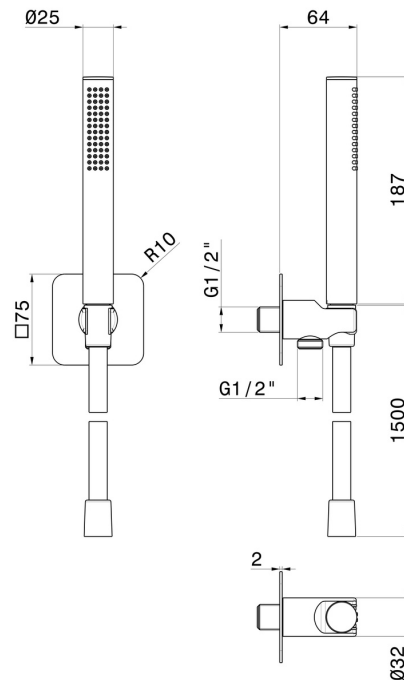

854.M0.075

Complete shower set, with brass hand shower, flexible and wall union with shower holder - finish Copper Glossy

FEATURES

- | | |
|--------------|---------------------|
| Material | Brass |
| Technology | Save Water |
| Installation | Wall mounted |
| Water mixing | Mechanical |

TECHNICAL DRAWING

854.M0.075

Complete shower set, with brass hand shower, flexible and wall union with shower holder - finish Copper Glossy

AVAILABLE FINISHES

M0.075

Copper Glossy

01.014

finish Matt White