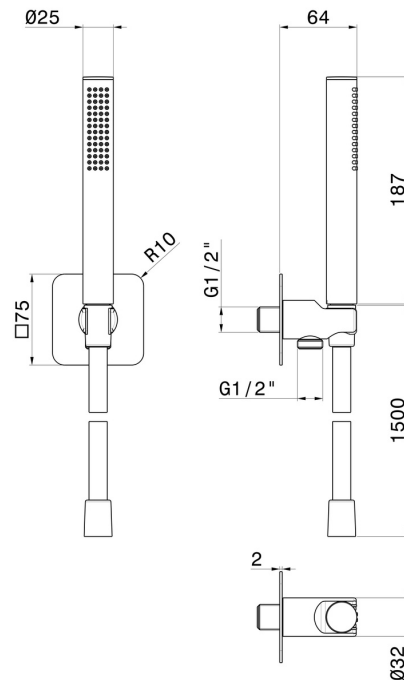

854.M0.077

Complete shower set, with brass hand shower, flexible and wall union with shower holder - finish Carbon Satin

FEATURES

- | | |
|--------------|---------------------|
| Material | Brass |
| Technology | Save Water |
| Installation | Wall mounted |
| Water mixing | Mechanical |

TECHNICAL DRAWING

854.M0.077

Complete shower set, with brass hand shower, flexible and wall union with shower holder - finish Carbon Satin

AVAILABLE FINISHES

M0.077

Carbon Satin

01.014

finish Matt White