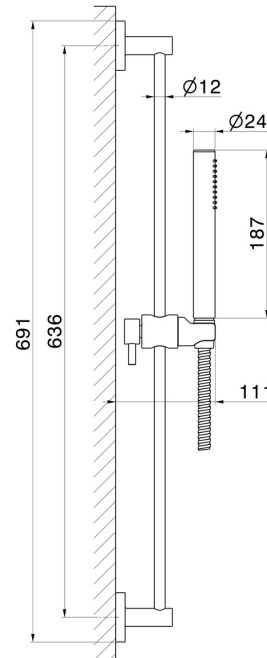

67556.01.014

Complete shower set, with brass hand shower, L=150 cm flexible - finish Matt White

FEATURES

Material	Brass
Technology	Save Water
Installation	Wall mounted

TECHNICAL DRAWING

67556.01.014

Complete shower set, with brass hand shower, L=150 cm flexible - finish Matt White

finish Groove Bronze

58.061

finish PVD Copper Bronze

58.063

finish PVD Gun Metal

59.064

finish PVD Brushed Gun Metal

59.066