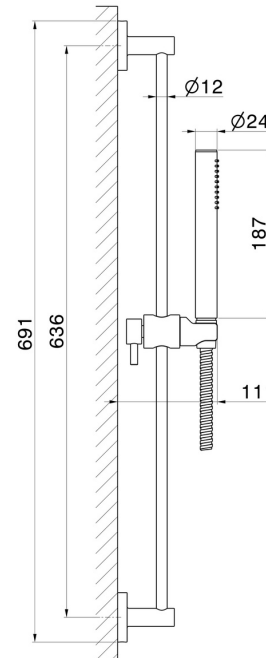

67556.01.093

Complete shower set, with brass hand shower, L=150 cm flexible - finish Matt Black

FEATURES

Material	Brass
Technology	Save Water
Installation	Wall mounted

TECHNICAL DRAWING

67556.01.093

Complete shower set, with brass hand shower, L=150 cm flexible - finish Matt Black

finish Groove Bronze

58.061

finish PVD Copper Bronze

58.063

finish PVD Gun Metal

59.064

finish PVD Brushed Gun Metal

59.066