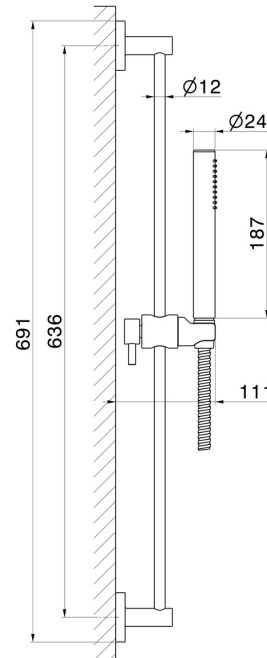

## 67556.21.018

Complete shower set, with brass hand shower, L=150 cm  
flexible - finish Chrome

### FEATURES

---

Material	<b>Brass</b>
Technology	<b>Save Water</b>
Installation	<b>Wall mounted</b>

### TECHNICAL DRAWING

---

**67556.21.018**

Complete shower set, with brass hand shower, L=150 cm flexible - finish Chrome