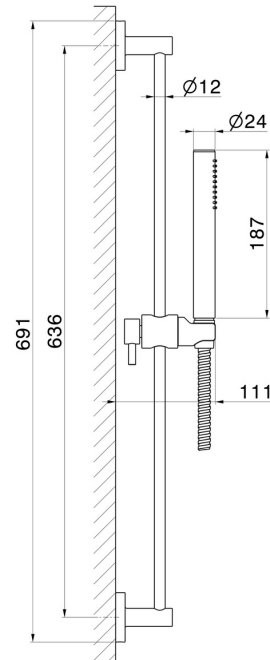

67556.47.083

Complete shower set, with brass hand shower, L=150 cm flexible - finish Groove Bronze

Groove Bronze

FEATURES

Material	Brass
Technology	Save Water
Installation	Wall mounted

TECHNICAL DRAWING

67556.47.083

Complete shower set, with brass hand shower, L=150 cm flexible - finish Groove Bronze

AVAILABLE FINISHES

47.083

Groove Bronze

01.014

finish Matt White

01.093

finish Matt Black

21.018

finish Chrome

58.061

finish PVD Copper Bronze

58.063

finish PVD Gun Metal

59.064

finish PVD Brushed Gun Metal