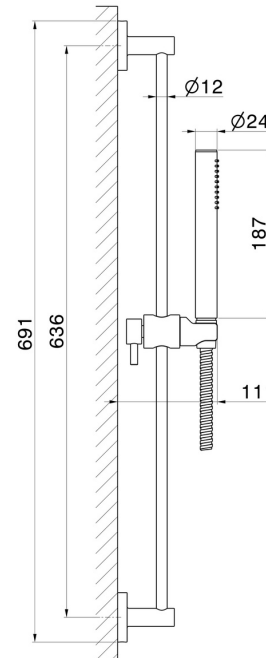

67556.58.061

Complete shower set, with brass hand shower, L=150 cm flexible - finish PVD Copper Bronze

FEATURES

Material	Brass
Technology	Save Water
Installation	Wall mounted

TECHNICAL DRAWING

 **AR Preview**
try it in your home

More Details
on our [website](#)

67556.58.061

Complete shower set, with brass hand shower, L=150 cm flexible - finish PVD Copper Bronze

AVAILABLE FINISHES

58.061

PVD Copper Bronze

01.014

finish Matt White