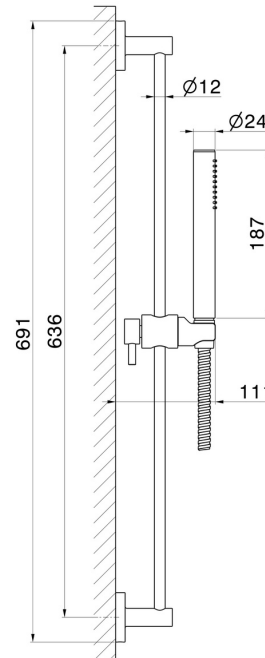

67556.58.063

Complete shower set, with brass hand shower, L=150 cm flexible - finish PVD Gun Metal

PVD Gun Metal

FEATURES

Material	Brass
Technology	Save Water
Installation	Wall mounted

TECHNICAL DRAWING

67556.58.063

Complete shower set, with brass hand shower, L=150 cm flexible - finish PVD Gun Metal

AVAILABLE FINISHES

58.063

PVD Gun Metal

01.014

finish Matt White

01.093

finish Matt Black

21.018

finish Chrome

47.083

finish Groove Bronze

58.061

finish PVD Copper Bronze

59.064

finish PVD Brushed Gun Metal