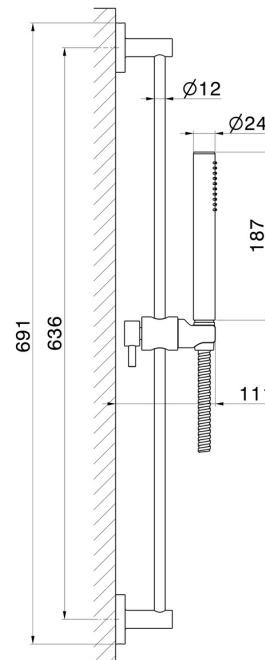

**67556.59.064**

Complete shower set, with brass hand shower, L=150 cm flexible - finish PVD Brushed Gun Metal

**FEATURES**

Material	<b>Brass</b>
Technology	<b>Save Water</b>
Installation	<b>Wall mounted</b>

**TECHNICAL DRAWING**

**67556.59.064**

Complete shower set, with brass hand shower, L=150 cm flexible - finish PVD Brushed Gun Metal