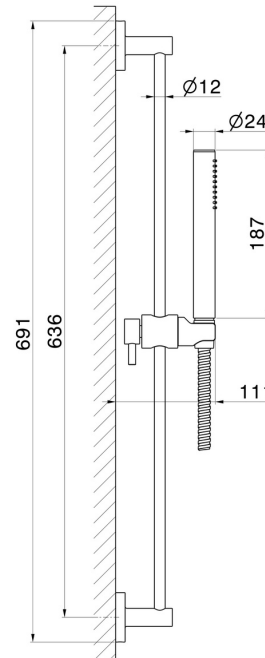

**67556.59.066**

Complete shower set, with brass hand shower, L=150 cm flexible - finish PVD Brushed steel

**FEATURES**

Material	<b>Brass</b>
Technology	<b>Save Water</b>
Installation	<b>Wall mounted</b>

**TECHNICAL DRAWING**

**67556.59.066**

Complete shower set, with brass hand shower, L=150 cm flexible - finish PVD Brushed steel