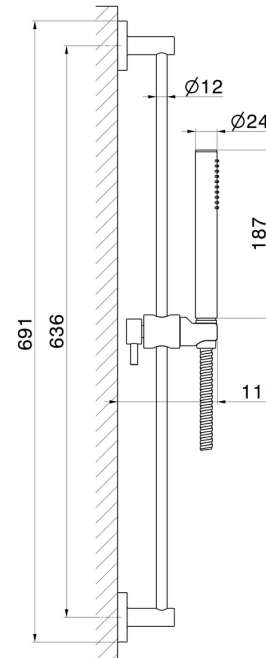

67556.59.067

Complete shower set, with brass hand shower, L=150 cm flexible - finish PVD Brushed Copper Bronze

PVD Brushed Copper Bronze

FEATURES

Material	Brass
Technology	Save Water
Installation	Wall mounted

TECHNICAL DRAWING

67556.59.067

Complete shower set, with brass hand shower, L=150 cm flexible - finish PVD Brushed Copper Bronze

AVAILABLE FINISHES

59.067

PVD Brushed Copper Bronze

01.014

finish Matt White