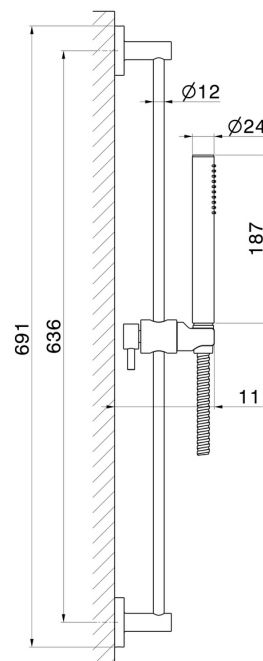

67556.59.097

Complete shower set, with brass hand shower, L=150 cm flexible - finish PVD Brushed Gold

PVD Brushed Gold

FEATURES

Material	Brass
Technology	Save Water
Installation	Wall mounted

TECHNICAL DRAWING

67556.59.097

Complete shower set, with brass hand shower, L=150 cm flexible - finish PVD Brushed Gold

AVAILABLE FINISHES

59.097

PVD Brushed Gold

01.014

finish Matt White

01.093