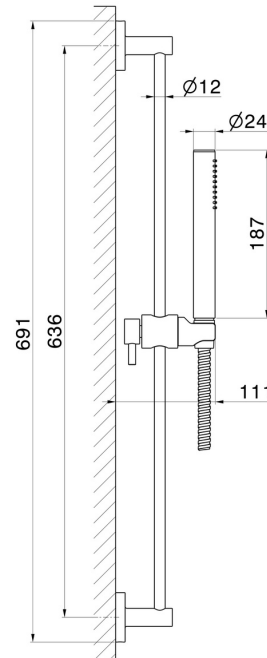

67556.59.098

Complete shower set, with brass hand shower, L=150 cm flexible - finish PVD Brushed Pale Gold

PVD Brushed Pale Gold

FEATURES

Material	Brass
Technology	Save Water
Installation	Wall mounted

TECHNICAL DRAWING

67556.59.098

Complete shower set, with brass hand shower, L=150 cm flexible - finish PVD Brushed Pale Gold

AVAILABLE FINISHES

59.098

PVD Brushed Pale Gold

01.014

finish Matt White

01.093