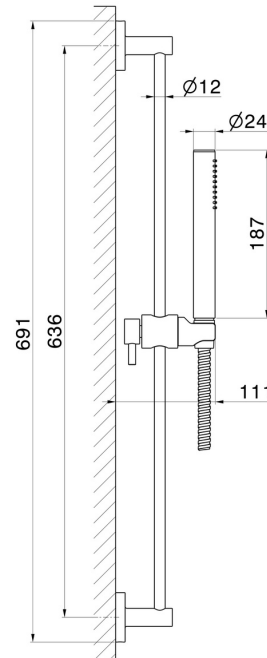

67556.61.020

Complete shower set, with brass hand shower, L=150 cm flexible - finish PVD Glossy Gold

PVD Glossy Gold

FEATURES

Material	Brass
Technology	Save Water
Installation	Wall mounted

TECHNICAL DRAWING

67556.61.020

Complete shower set, with brass hand shower, L=150 cm flexible - finish PVD Glossy Gold

AVAILABLE FINISHES

61.020

PVD Glossy Gold

01.014

finish Matt White

01.093