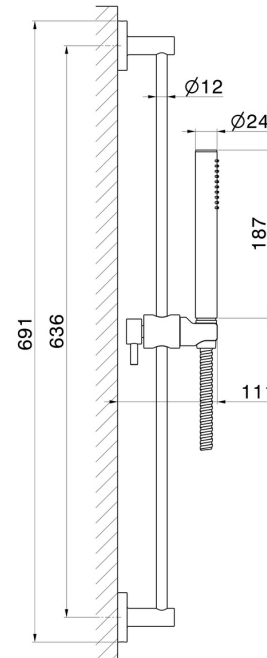

67556.M0.070

Complete shower set, with brass hand shower, L=150 cm flexible - finish Titanium Satin

FEATURES

Material	Brass
Technology	Save Water
Installation	Wall mounted

TECHNICAL DRAWING

67556.M0.070

Complete shower set, with brass hand shower, L=150 cm flexible - finish Titanium Satin

finish Chrome

47.083

finish Groove Bronze

58.061

finish PVD Copper Bronze

58.063

finish PVD Gun Metal

59.064