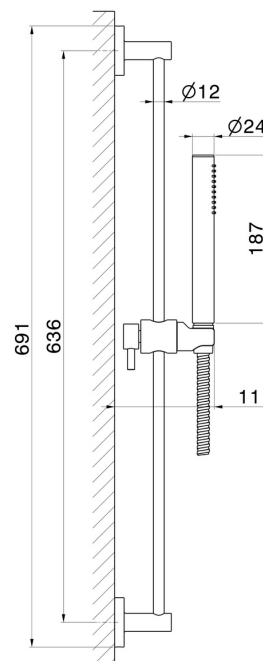

67556.M0.071

Complete shower set, with brass hand shower, L=150 cm flexible - finish Gold Satin

FEATURES

Material	Brass
Technology	Save Water
Installation	Wall mounted

TECHNICAL DRAWING

67556.M0.071

Complete shower set, with brass hand shower, L=150 cm flexible - finish Gold Satin

finish Chrome

47.083

finish Groove Bronze

58.061

finish PVD Copper Bronze

58.063

finish PVD Gun Metal

59.064