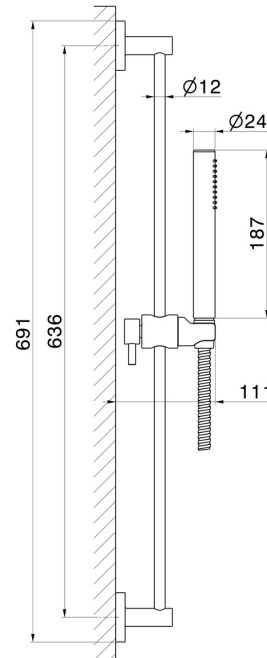

67556.M0.072

Complete shower set, with brass hand shower, L=150 cm flexible - finish Copper Satin

FEATURES

Material	Brass
Technology	Save Water
Installation	Wall mounted

TECHNICAL DRAWING

67556.M0.072

Complete shower set, with brass hand shower, L=150 cm flexible - finish Copper Satin

finish Chrome

47.083

finish Groove Bronze

58.061

finish PVD Copper Bronze

58.063

finish PVD Gun Metal

59.064