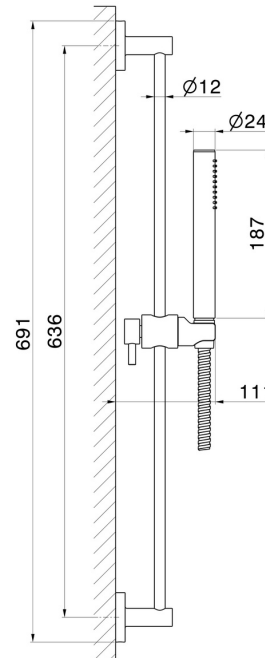

67556.M0.075

Complete shower set, with brass hand shower, L=150 cm flexible - finish Copper Glossy

FEATURES

Material	Brass
Technology	Save Water
Installation	Wall mounted

TECHNICAL DRAWING

67556.M0.075

Complete shower set, with brass hand shower, L=150 cm flexible - finish Copper Glossy

finish Chrome

47.083

finish Groove Bronze

58.061

finish PVD Copper Bronze

58.063

finish PVD Gun Metal

59.064