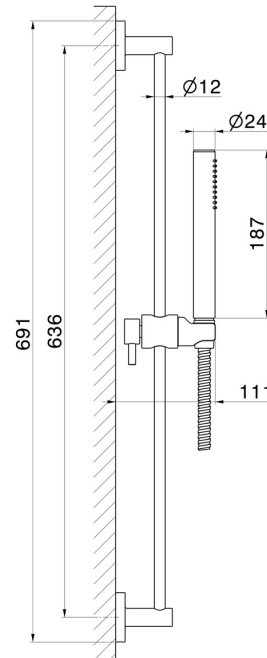

67556.M0.077

Complete shower set, with brass hand shower, L=150 cm flexible - finish Carbon Satin

FEATURES

Material	Brass
Technology	Save Water
Installation	Wall mounted

TECHNICAL DRAWING

67556.M0.077

Complete shower set, with brass hand shower, L=150 cm flexible - finish Carbon Satin

finish Chrome

47.083

finish Groove Bronze

58.061

finish PVD Copper Bronze

58.063

finish PVD Gun Metal

59.064