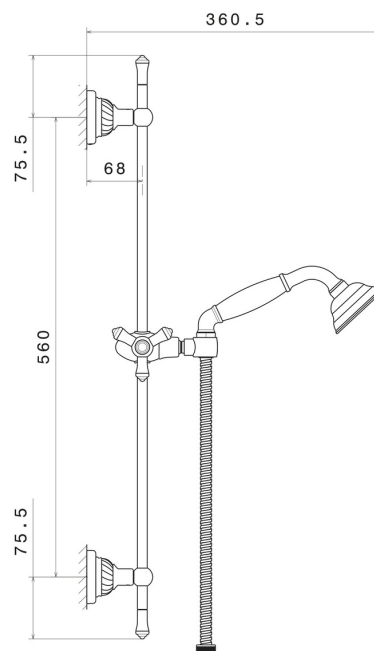

68056.21.018

Complete shower set, with brass hand shower, L=150 cm
flexible - finish Chrome

Chrome

FEATURES

Material

Brass

Installation

Wall mounted

TECHNICAL DRAWING

68056.21.018

Complete shower set, with brass hand shower, L=150 cm flexible - finish Chrome

AVAILABLE FINISHES

21.018

Chrome

66.019

finish Gold