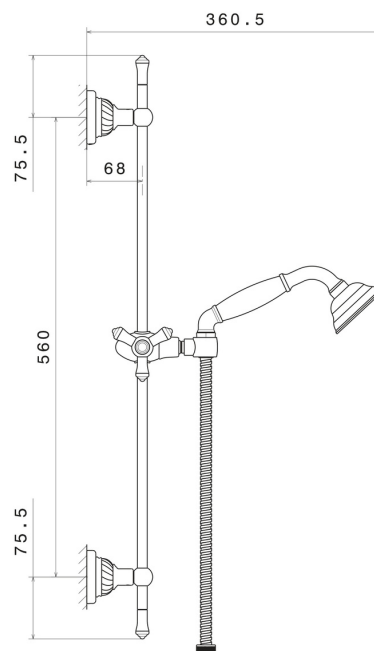

## 68056.66.019

Complete shower set, with brass hand shower, L=150 cm flexible - finish Gold

### FEATURES

|              |                     |
|--------------|---------------------|
| Material     | <b>Brass</b>        |
| Installation | <b>Wall mounted</b> |

### TECHNICAL DRAWING

  
**AR Preview**  
try it in your home

**More Details**  
on our [website](#)

**68056.66.019**

Complete shower set, with brass hand shower, L=150 cm flexible - finish Gold