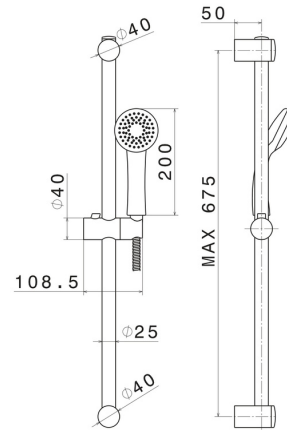

**69356.01.093**

Complete shower set, with brass hand shower, L=150 cm flexible - finish Matt Black

**FEATURES**

Material	<b>Brass</b>
Technology	<b>Save Water</b>
Installation	<b>Wall mounted</b>

**TECHNICAL DRAWING**

**69356.01.093**

Complete shower set, with brass hand shower, L=150 cm flexible - finish Matt Black

**AVAILABLE FINISHES**

---

**01.093**

Matt Black

**21.018**

finish Chrome