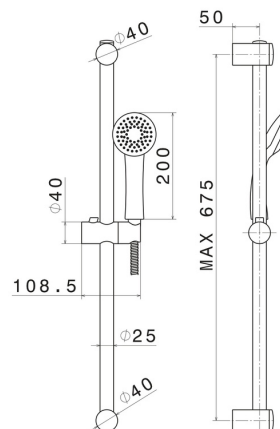

69356.21.018

Complete shower set, with brass hand shower, L=150 cm
flexible - finish Chrome

Chrome

FEATURES

Material	Brass
Technology	Save Water
Installation	Wall mounted

TECHNICAL DRAWING

69356.21.018

Complete shower set, with brass hand shower, L=150 cm flexible - finish Chrome